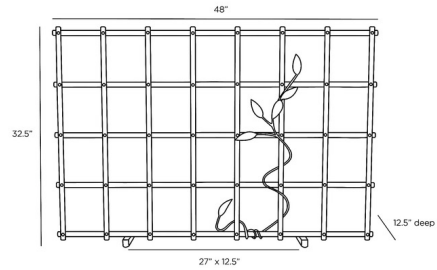

Lightology

lightology.com
866-954-4489
06-24-26

Project: _____

Company: _____

Location: _____ Fixture Type: _____

SPEC #: **AHM1221380**

Approved On: _____ Approved By: _____

Rivet Fire Screen By Arteriors Home

Description

The Rivet Fire Screen brings a sleek, modern look to your space. The hand hammered natural iron piece features a riveted vine with leaves detail.

Specifications

COLOR . . . . . Antique Brass
BODY FINISH . . . . . Natural Iron
WATTAGE . . . . . N/A
DIMMER . . . . . N/A
DIMENSIONS . . . . . 48"W x 32.5"H x 12.5"D
BULB . . . . . N/A

Notes:

Shown in natural iron / antique brass

CLICK TO VIEW PRODUCT