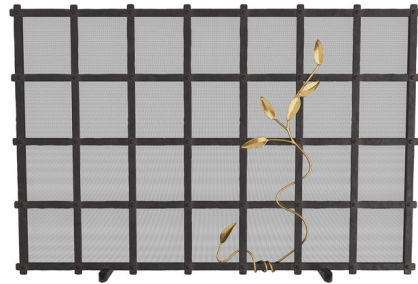

Lightology

lightology.com
866-954-4489
04-25-26

Project: _____

Company: _____

Location: _____ Fixture Type: _____

SPEC #: **AHM1221380**

Approved On: _____ Approved By: _____

Rivet Fire Screen

By Arteriors Home

Description

The Rivet Fire Screen brings a sleek, modern look to your space. The hand hammered natural iron piece features a riveted vine with leaves detail.

Shown in natural iron / antique brass

Specifications

COLOR	Antique Brass
BODY FINISH	Natural Iron
WATTAGE	N/A
DIMMER	N/A
DIMENSIONS	48"W x 32.5"H x 12.5"D
BULB	N/A

CLICK TO VIEW PRODUCT

Notes: