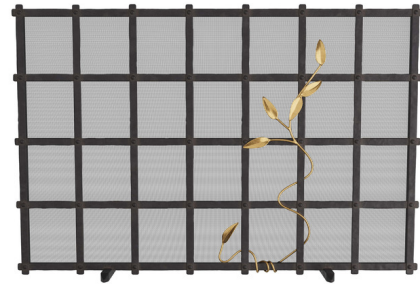

## Rivet Fire Screen By Arteriors Home

### Description

The Rivet Fire Screen brings a sleek, modern look to your space. The hand hammered natural iron piece features a riveted vine with leaves detail.

### Specifications

COLOR . . . . . Antique Brass  
BODY FINISH . . . . . Natural Iron  
WATTAGE . . . . . N/A  
DIMMER . . . . . N/A  
DIMENSIONS . . . . . 48"W x 32.5"H x 12.5"D  
BULB . . . . . N/A

Notes: