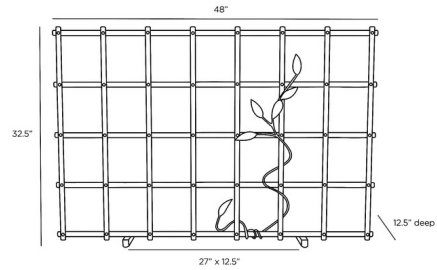

Specifications

COLOR	Antique Brass
BODY FINISH	Natural Iron
WATTAGE	N/A
DIMMER	N/A
DIMENSIONS	48"W x 32.5"H x 12.5"D
BULB	N/A

CLICK TO VIEW PRODUCT

Notes: