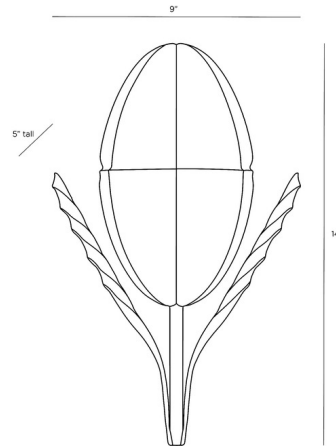

Lightology

lightology.com
866-954-4489
05-22-26

Project: _____

Company: _____

Location: _____ Fixture Type: _____

SPEC #: **AHM1221382**

Approved On: _____ Approved By: _____

Pitaya Sculpture

By Arteriors Home

Description

The Pitaya Sculpture is inspired by the South American fruit sculptures found in Argentina. Use alone or group together to create your own look.

Shown in vintage brass

Specifications

COLOR	N/A
BODY FINISH	Vintage Brass
WATTAGE	N/A
DIMMER	N/A
DIMENSIONS	14"W x 5"H x 9"D
BULB	N/A

CLICK TO VIEW PRODUCT

Notes: