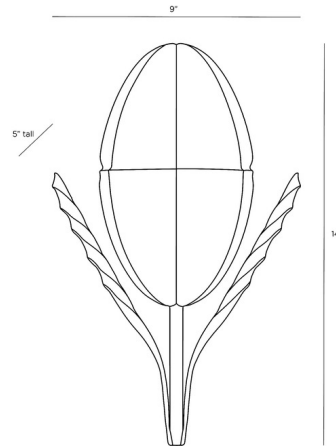

## Pitaya Sculpture By Arteriors Home

### Description

The Pitaya Sculpture is inspired by the South American fruit sculptures found in Argentina. Use alone or group together to create your own look.

Shown in vintage brass

### Specifications

|             |                  |
|-------------|------------------|
| COLOR       | N/A              |
| BODY FINISH | Vintage Brass    |
| WATTAGE     | N/A              |
| DIMMER      | N/A              |
| DIMENSIONS  | 14"W x 5"H x 9"D |
| BULB        | N/A              |