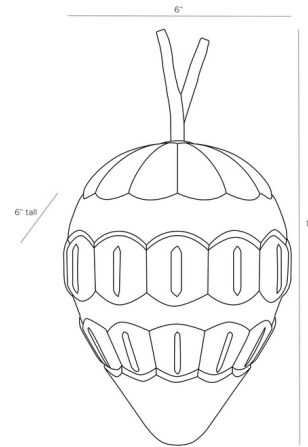

Shown in vintage brass

Specifications

COLOR	N/A
BODY FINISH	Vintage Brass
WATTAGE	N/A
DIMMER	N/A
DIMENSIONS	11"W x 6"H x 6"D
BULB	N/A

CLICK TO VIEW PRODUCT

Notes: