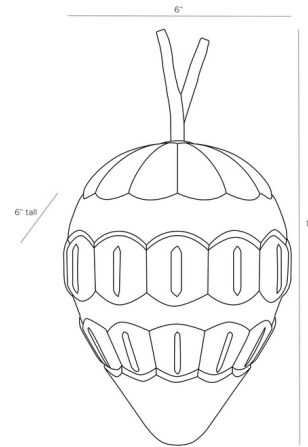

By Arteriors Home

Description

The Soursop Sculpture is inspired by the South American fruit sculptures found in Argentina. Use alone or group together to create your own look.

Shown in vintage brass

Specifications

COLOR	N/A
BODY FINISH	Vintage Brass
WATTAGE	N/A
DIMMER	N/A
DIMENSIONS	11"W x 6"H x 6"D
BULB	N/A

CLICK TO VIEW PRODUCT

Notes: