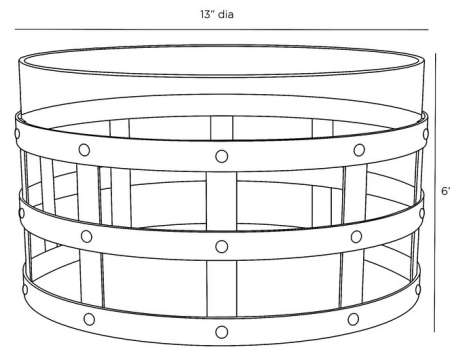

Lightology

lightology.com
866-954-4489
04-29-26

Project: _____

Company: _____

Location: _____ Fixture Type: _____

SPEC #: **AHM1221386**

Approved On: _____ Approved By: _____

Rivet Centerpiece By Arteriors Home

Description

The Rivet Centerpiece brings a clean industrial look to your space. The hammered glass is fitted with an iron cage. Perfect for larger spaces, to fill with larger things.

Specifications

COLOR Clear
BODY FINISH Blackened Iron
WATTAGE N/A
DIMMER N/A
DIMENSIONS 13"W x 6"H
BULB N/A