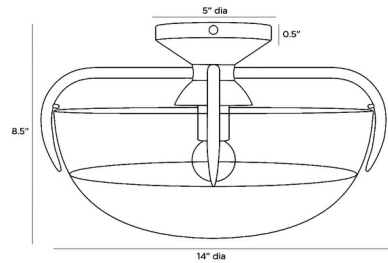

Specifications

COLOR	Clear
BODY FINISH	Antique Brass
WATTAGE	60W
DIMMER	Standard 120V
DIMENSIONS	14\"W x 8.5\"H
BULB NOT INCLUDED	1 x A19/Medium (E26)/60W/120V Incandescent
OTHER BULB OPTIONS	1 x A19/Medium (E26)/120V LED