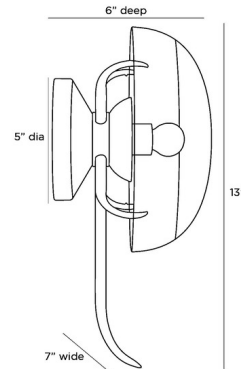

By Arteriors Home

Description

The Corona Wall Sconce brings a contemporary glam to your interior space. The smooth body casts warm, large shadows across your wall and room.

Shown in antique brass / clear

Specifications

COLOR	Clear
BODY FINISH	Antique Brass
WATTAGE	40W
DIMMER	Standard 120V
DIMENSIONS	7"W x 13"H x 6"D
BULB NOT INCLUDED	1 x A19/Medium (E26)/40W/120V Incandescent
OTHER BULB OPTIONS	1 x A19/Medium (E26)/120V LED