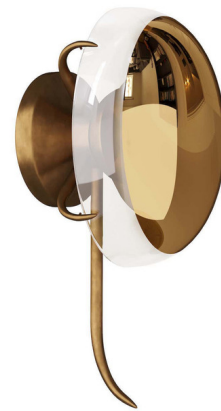

Lightology

lightology.com
866-954-4489
07-09-26

Project: _____

Company: _____

Location: _____ Fixture Type: _____

SPEC #: **AHM1221388**

Approved On: _____ Approved By: _____

Corona Wall Sconce

By Arteriors Home

Description

The Corona Wall Sconce brings a contemporary glam to your interior space. The smooth body casts warm, large shadows across your wall and room.

Shown in antique brass / clear

Specifications

COLOR	Clear
BODY FINISH	Antique Brass
WATTAGE	40W
DIMMER	Standard 120V
DIMENSIONS	7"W x 13"H x 6"D
BULB NOT INCLUDED	1 x A19/Medium (E26)/40W/120V Incandescent
OTHER BULB OPTIONS	1 x A19/Medium (E26)/120V LED