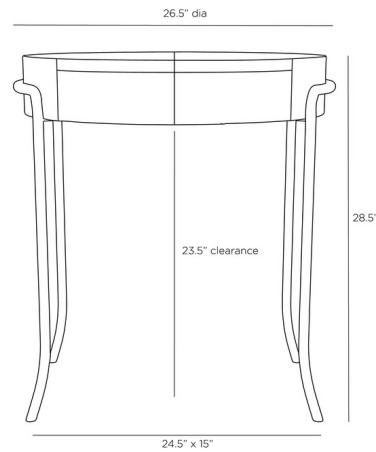

By Arteriors Home

Description

The Mosquito End Table adds a clean sophistication to your interior space. The iron legs hold a vellum leather surface, perfect to hold anything from magazines to remotes.

Shown in blackened iron / ivory

Specifications

COLOR	Ivory
BODY FINISH	Blackened Iron
WATTAGE	N/A
DIMMER	N/A
DIMENSIONS	26.5"W x 28.5"H
BULB	N/A

CLICK TO VIEW PRODUCT

Notes: