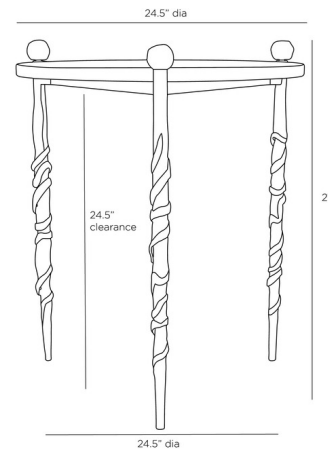

By Arteriors Home

Description

The Blackthorn Side / End Table brings a clean organic look to your space. The marble top rests on gnarled iron legs, that resemble a classic walking stick.

Shown in blackened iron

Specifications

COLOR	N/A
BODY FINISH	Blackened Iron
WATTAGE	N/A
DIMMER	N/A
DIMENSIONS	24.5"W x 27"H
BULB	N/A

CLICK TO VIEW PRODUCT

Notes: