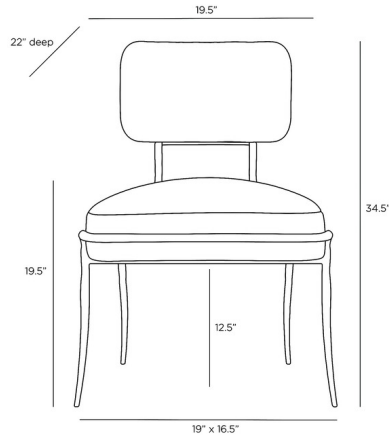

Description

The Mosquito Chair adds a clean sophistication to your interior space. The iron legs hold an upholstered seat and back, perfect for a desk or wherever you need extra seating.

Shown in blackened iron / natural

Specifications

COLOR	Natural
BODY FINISH	Blackened Iron
WATTAGE	N/A
DIMMER	N/A
DIMENSIONS	19.5"W x 34.5"H x 22"D
BULB	N/A

CLICK TO VIEW PRODUCT

Notes: