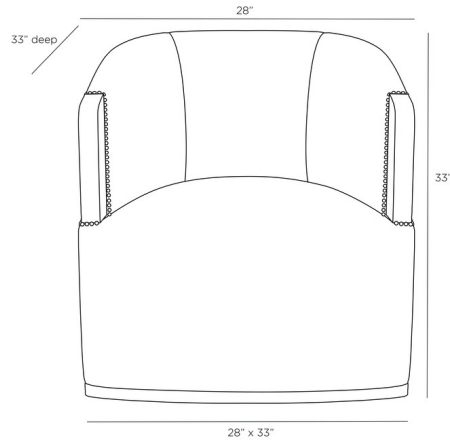

By Arteriors Home

Description

The Reveal Swivel Lounge Chair brings a chic look to your interior space. The swivel body had exposed wood at the end of the arms is upholstered in linen, and perfect in any style room.

Shown in oak / bone

Specifications

COLOR	Bone
BODY FINISH	Oak
WATTAGE	N/A
DIMMER	N/A
DIMENSIONS	28"W x 33"H x 33"D
BULB	N/A

CLICK TO VIEW PRODUCT

Notes: