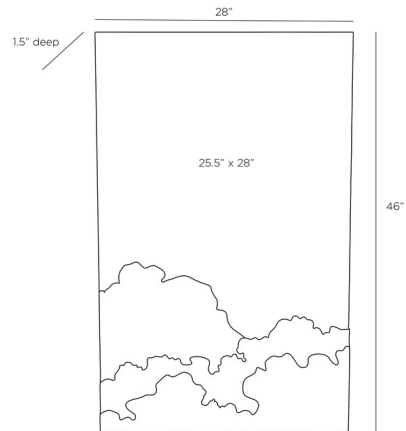

By Arteriors Home

Description

The Storm Mirror brings a bold decorative look to your space. Three finished iron clouds grace the bottom of this piece. Fitted with a cleat for hanging. Vertical hanging only.

Shown in bronze / mirror

Specifications

COLOR	Mirror
BODY FINISH	Bronze
WATTAGE	N/A
DIMMER	N/A
DIMENSIONS	28"W x 46"H x 1.5"D
BULB	N/A

CLICK TO VIEW PRODUCT

Notes: