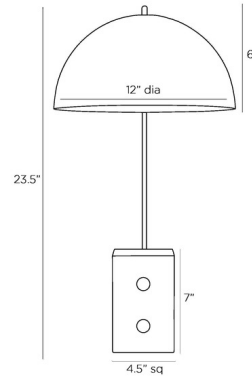

Description

The Weslan Table Lamp brings a classic pharmacy style lamp, updated for today's interiors. The alabaster base holds the smooth steel arm and shade. On/Off rocker switch is located on the cord.

Specifications

COLOR White
BODY FINISH English Bronze
WATTAGE 60W
DIMMER N/A
DIMENSIONS 17"W x 23.5"H
BULB NOT INCLUDED 1 x A19/Medium (E26)/60W/120V Incandescent
OTHER BULB OPTIONS 1 x A19/Medium (E26)/120V LED

Technical Information

PRODUCT DIMENSIONS Cord: 96"

Shown in English Bronze / White

CLICK TO VIEW PRODUCT

Notes: