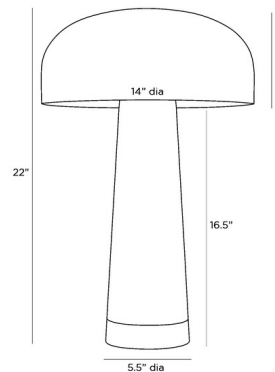

By Arteriors Home

Description

The Williams Table Lamp brings a midcentury modern vibe to your interior space. The tapered steel body holds a mushroom shaped top, casting warm shadows down into your area. On/Off rocker switch is located on the cord.

Shown in taupe / bronze

Specifications

COLOR	Bronze
BODY FINISH	Taupe
WATTAGE	40W
DIMMER	N/A
DIMENSIONS	14"W x 22"H
BULB NOT INCLUDED	1 x A19/Medium (E26)/40W/120V Incandescent
OTHER BULB OPTIONS	1 x A19/Medium (E26)/120V LED

Technical Information

PRODUCT DIMENSIONS	Cord: 96"
--------------------	-----------

CLICK TO VIEW PRODUCT

Notes: