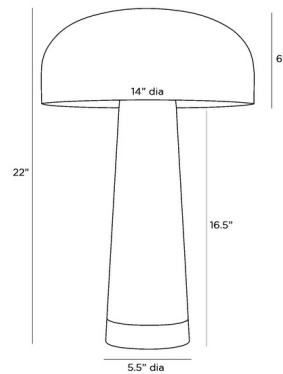

By Arteriors Home

Description

The Williams Table Lamp brings a midcentury modern vibe to your interior space. The tapered steel body holds a mushroom shaped top, casting warm shadows down into your area. On/Off rocker switch is located on the cord.

Shown in taupe / bronze

Specifications

COLOR	Bronze
BODY FINISH	Taupe
WATTAGE	40W
DIMMER	N/A
DIMENSIONS	14"W x 22"H
BULB NOT INCLUDED	1 x A19/Medium (E26)/40W/120V Incandescent
OTHER BULB OPTIONS	1 x A19/Medium (E26)/120V LED

Technical Information

PRODUCT DIMENSIONS	Cord: 96"
--------------------	-----------

CLICK TO VIEW PRODUCT

Notes: