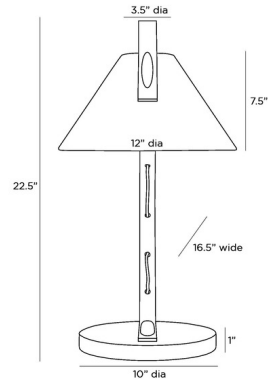

### Description

The Vernon Table Lamp brings a clean visual impact to your interior space. The curved steel arm rests on a marble base. Topped with a cone shaped linen shade, casting warm shadows across your room. Full range dimmer is located on the cord.

### Specifications

COLOR . . . . . White  
BODY FINISH . . . . . English Bronze  
WATTAGE . . . . . 60W  
DIMMER . . . . . Included  
DIMENSIONS . . . . . 16.5"W x 22.5"H  
BULB NOT INCLUDED . . . . . 1 x A19/Medium (E26)/60W/120V Incandescent  
OTHER BULB OPTIONS . . . . . 1 x A19/Medium (E26)/120V LED

### Technical Information

PRODUCT DIMENSIONS . . . . . Cord: 96"

CLICK TO VIEW PRODUCT

Notes: