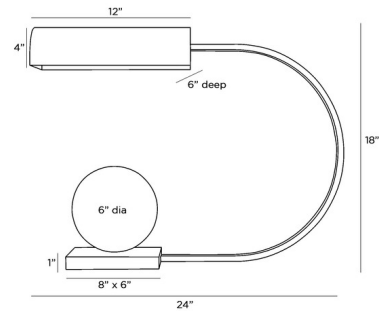

By Arteriors Home

Description

The Venice Table Lamp adds a masculine elegance to your interior space. The geometric shapes make this perfect in a study or on a desk beside your bed. Full range dimmer is located on the cord.

Shown in alabaster / antique brass

Specifications

COLOR	Antique Brass
BODY FINISH	Alabaster
WATTAGE	60W
DIMMER	Included
DIMENSIONS	24"W x 18"H
BULB NOT INCLUDED	1 x A19/Medium (E26)/60W/120V Incandescent
OTHER BULB OPTIONS	1 x A19/Medium (E26)/120V LED