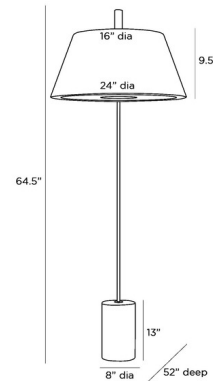

Shown in english bronze / white

Specifications

COLOR	White
BODY FINISH	English Bronze
WATTAGE	100W
DIMMER	Included
DIMENSIONS	24"W x 64.5"H x 52"D
BULB NOT INCLUDED	1 x A19/Medium (E26)/100W/120V Incandescent
OTHER BULB OPTIONS	1 x A19/Medium (E26)/120V LED

Technical Information

PRODUCT DIMENSIONS	Cord: 120"
--------------------	------------

CLICK TO VIEW PRODUCT

Notes: