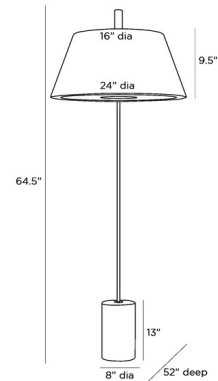

Description

The Walding Floor Lamp adds a bold impact to your interior space. The slim stem rests on a travertine base and is topped with a tapered parchment shade, casting warm shadows across your room. Full range dimmer is located on the cord.

Shown in english bronze / white

Specifications

COLOR	White
BODY FINISH	English Bronze
WATTAGE	100W
DIMMER	Included
DIMENSIONS	24"W x 64.5"H x 52"D
BULB NOT INCLUDED	1 x A19/Medium (E26)/100W/120V Incandescent
OTHER BULB OPTIONS	1 x A19/Medium (E26)/120V LED

Technical Information

PRODUCT DIMENSIONS	Cord: 120"
--------------------	------------

CLICK TO VIEW PRODUCT

Notes: