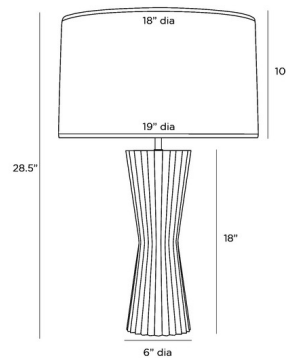

By Arteriors Home

Description

The Vayla Table Lamp brings a clean elegance to your interior space. The ceramic cinched body, is topped with a linen drum shaped shade, casting warm shadows across your room. Three way switch is located at the lamp socket.

Shown in ice / white

Specifications

COLOR White
BODY FINISH Ice
WATTAGE 150W
DIMMER Included
DIMENSIONS 19"W x 28.5"H
BULB NOT INCLUDED 1 x A19 3-Way/Medium (E26)/150W/120V Incandescent
OTHER BULB OPTIONS 1 x A19 3-Way/Medium (E26)/120V LED

Technical Information

PRODUCT DIMENSIONS Cord: 96"

CLICK TO VIEW PRODUCT

Notes: