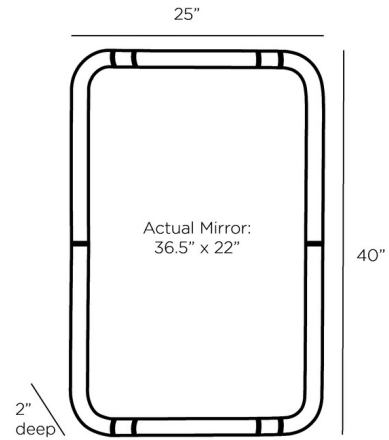

### Description

The Trevino Mirror brings a modern elegance to your space. The glistening ricestone frame is complemented with thin bands of brass. Fitted with a cleat for hanging. May be hung horizontally or vertically.

### Specifications

COLOR	Mirror
BODY FINISH	Antique Brass
WATTAGE	N/A
DIMMER	N/A
DIMENSIONS	25"W x 40"H x 2"D
BULB	N/A

CLICK TO VIEW PRODUCT

Notes: