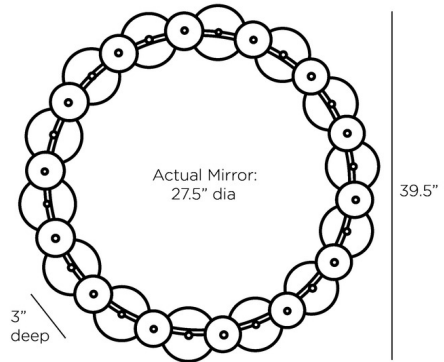

By Arteriors Home

Description

The Trixie Mirror brings a modern art deco look to your interior space. Handcrafted art glass incircles the mirror, creating a dramatic focal point in your room. Fitted with a cleat for hanging.

Shown in antique brass / smoke

Specifications

COLOR	Smoke
BODY FINISH	Antique Brass
WATTAGE	N/A
DIMMER	N/A
DIMENSIONS	39.5"W x 39.5"H x 3"D
BULB	N/A

CLICK TO VIEW PRODUCT

Notes: