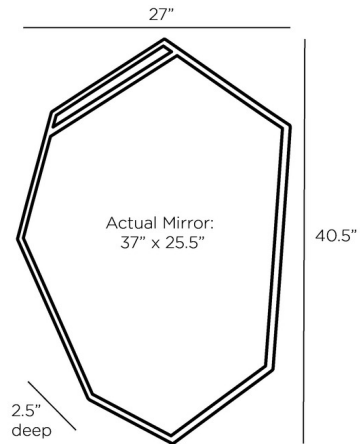

Description

The Talland Mirror is inspired by the shields of soldiers. The bold, angular frame, with a contrasting strip of natural bone, will blend in a variety of settings. Fitted with a cleat for hanging. May be hung in a vertical position only with the bone on top or on the bottom.

Shown in bone / mirror

Specifications

COLOR	Mirror
BODY FINISH	Bone
WATTAGE	N/A
DIMMER	N/A
DIMENSIONS	27"W x 40.5"H x 2.5"D
BULB	N/A

CLICK TO VIEW PRODUCT

Notes: