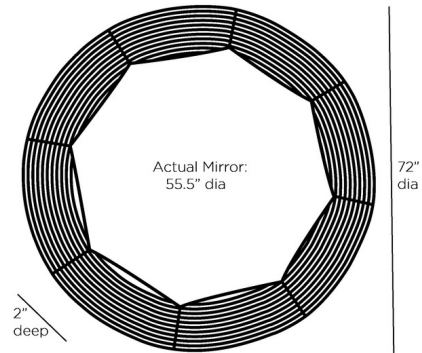

By Arteriors Home

Description

The Wilma Mirror brings a midcentury modern vibe to your space. The concentric lines on the frame will make this a statement piece in your home. Fitted with a cleat for hanging.

Shown in antique brass / mirror

Specifications

COLOR	Mirror
BODY FINISH	Antique Brass
WATTAGE	N/A
DIMMER	N/A
DIMENSIONS	2"W x 72"H x 2"D
BULB	N/A

CLICK TO VIEW PRODUCT

Notes: