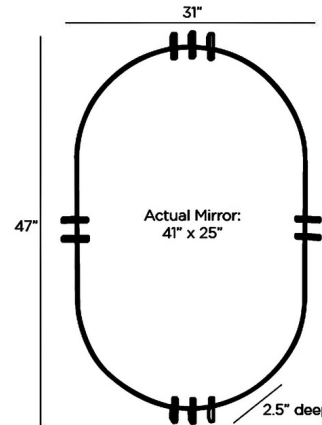

### Description

The Wilder Mirror is inspired by beautiful cabochon jewelry. Iron prongs hold the mirror, that is complemented with a thin frame. Fitted with a cleat for hanging. May be hung horizontally or vertically.

### Specifications

COLOR	Mirror
BODY FINISH	Bronze
WATTAGE	N/A
DIMMER	N/A
DIMENSIONS	31"W x 47"H x 2.5"D
BULB	N/A

CLICK TO VIEW PRODUCT

Notes: