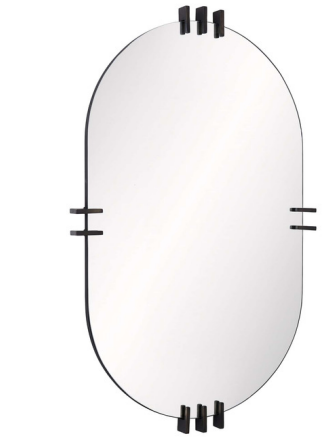

## Wilder Mirror By Arteriors Home

### Description

The Wilder Mirror is inspired by beautiful cabochon jewelry. Iron prongs hold the mirror, that is complemented with a thin frame. Fitted with a cleat for hanging. May be hung horizontally or vertically.

Shown in bronze / mirror

### Specifications

COLOR	Mirror
BODY FINISH	Bronze
WATTAGE	N/A
DIMMER	N/A
DIMENSIONS	31"W x 47"H x 2.5"D
BULB	N/A

CLICK TO VIEW PRODUCT

Notes: