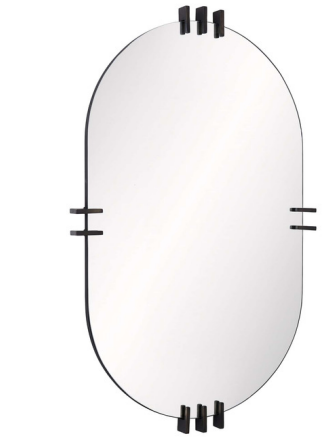

Lightology

lightology.com
866-954-4489
07-07-26

Project: _____
Company: _____
Location: _____ Fixture Type: _____
SPEC #: **AHM1221450**
Approved On: _____ Approved By: _____

Wilder Mirror By Arteriors Home

Description

The Wilder Mirror is inspired by beautiful cabochon jewelry. Iron prongs hold the mirror, that is complemented with a thin frame. Fitted with a cleat for hanging. May be hung horizontally or vertically.

Shown in bronze / mirror

Specifications

COLOR	Mirror
BODY FINISH	Bronze
WATTAGE	N/A
DIMMER	N/A
DIMENSIONS	31"W x 47"H x 2.5"D
BULB	N/A

CLICK TO VIEW PRODUCT

Notes: