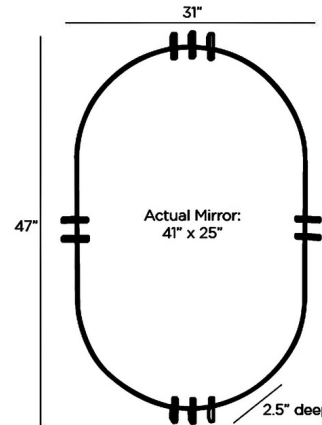

Description

The Wilder Mirror is inspired by beautiful cabochon jewelry. Iron prongs hold the mirror, that is complemented with a thin frame. Fitted with a cleat for hanging. May be hung horizontally or vertically.

Shown in bronze / mirror

Specifications

COLOR	Mirror
BODY FINISH	Bronze
WATTAGE	N/A
DIMMER	N/A
DIMENSIONS	31"W x 47"H x 2.5"D
BULB	N/A

CLICK TO VIEW PRODUCT

Notes: