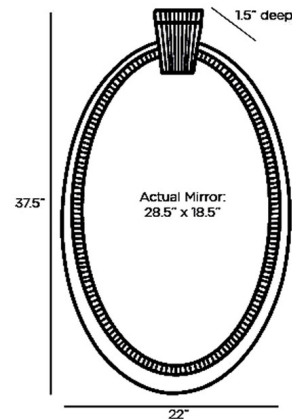

Description

The Tedesco Mirror is inspired by eclectic jewelry. The heirloom quality frame, in wood, complements a variety of styles. Fitted with a cleat for hanging. May be hung with the carved applique up or down.

Shown in ebony / mirror

Specifications

COLOR	Mirror
BODY FINISH	Ebony
WATTAGE	N/A
DIMMER	N/A
DIMENSIONS	22"W x 37.5"H x 1.5"D
BULB	N/A

CLICK TO VIEW PRODUCT

Notes: