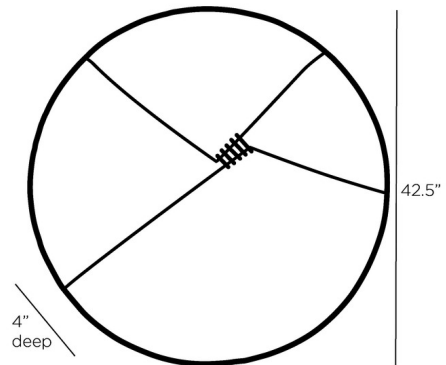

### Description

The Virgil Wall Plaque is inspired by midcentury modern porcelain pieces. The color block design, in cast aluminum, with stapled and corseted details is complemented by a gentle lipped edge. Includes a security cleat for hanging.

### Specifications

COLOR	Black
BODY FINISH	Antique Gold
WATTAGE	N/A
DIMMER	N/A
DIMENSIONS	42.5"W x 42.5"H x 4"D
BULB	N/A

CLICK TO VIEW PRODUCT

Notes: