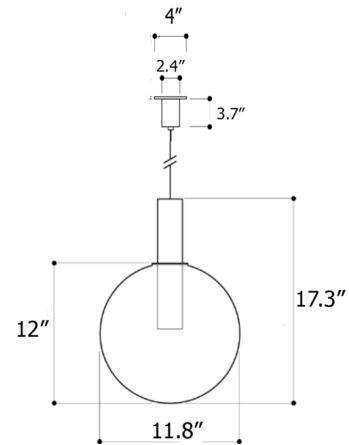

CLICK TO VIEW PRODUCT

Notes: