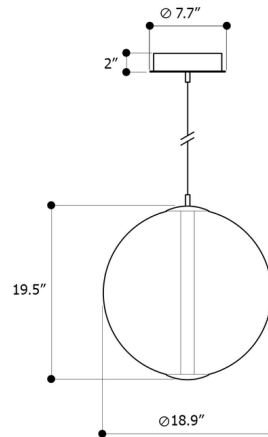

CLICK TO VIEW PRODUCT

Notes: