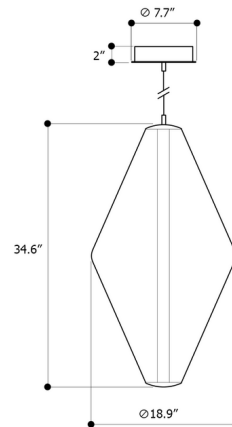

CLICK TO VIEW PRODUCT

Notes: