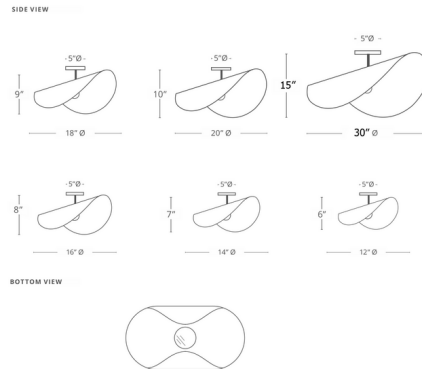

By Dounia Home

Description

The Moja Wave Ceiling Light offers a distinctive look with its curving, parabolic shade. Its modern, minimal form has been handcrafted using traditional methods by expert artisans in Morocco, and it will serve as a striking visual focal point in a living room or dining room.

Shown in polished brass

Specifications

COLOR	N/A
BODY FINISH	Polished Brass
WATTAGE	8W
DIMMER	Standard 120V
DIMENSIONS	14"W x 7"H
BULB NOT INCLUDED	1 x A19/Medium (E26)/8W/120V LED
OTHER BULB OPTIONS	1 x A19/Medium (E26)/60W/120V Incandescent
COUNTRY OF ORIGIN	Morocco

Technical Information

PRODUCT DIMENSIONS	Canopy: 5" diameter
--------------------	---------------------

CLICK TO VIEW PRODUCT

Notes: