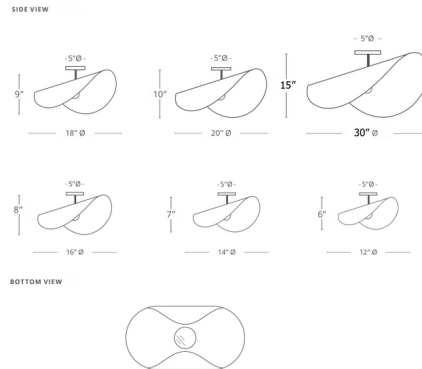

Description

The Moja Wave Ceiling Light offers a distinctive look with its curving, parabolic shade. Its modern, minimal form has been handcrafted using traditional methods by expert artisans in Morocco, and it will serve as a striking visual focal point in a living room or dining room.

Shown in polished brass

Specifications

COLOR	N/A
BODY FINISH	Polished Brass
WATTAGE	8W
DIMMER	Standard 120V
DIMENSIONS	14"W x 7"H
BULB NOT INCLUDED	1 x A19/Medium (E26)/8W/120V LED
OTHER BULB OPTIONS	1 x A19/Medium (E26)/60W/120V Incandescent
COUNTRY OF ORIGIN	Morocco

Technical Information

PRODUCT DIMENSIONS	Canopy: 5" diameter
--------------------	---------------------

CLICK TO VIEW PRODUCT

Notes: