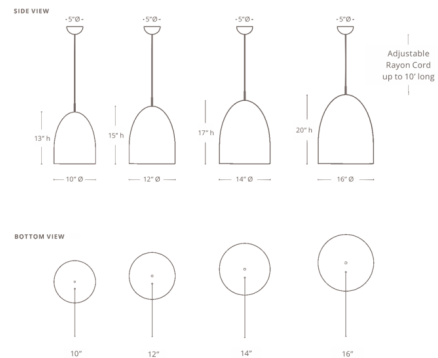

### Description

The Roya Dome Pendant features a dramatically curving silhouette perfect for adding a stunning centerpiece to any room. The pendant's shade has been crafted by expert artisans in Morocco using traditional methods, and its hand-hammered texture creates an intriguing interplay of light and shadow. The domed shape of the ceiling canopy echoes the pendant's shape and adds a subtle decorative accent.

### Specifications

COLOR	N/A
BODY FINISH	Copper
WATTAGE	8W
DIMMER	Standard 120V
DIMENSIONS	10"W x 13"H
BULB NOT INCLUDED	1 x A19/Medium (E26)/8W/120V LED
OTHER BULB OPTIONS	1 x A19/Medium (E26)/60W/120V Incandescent
COUNTRY OF ORIGIN	Morocco