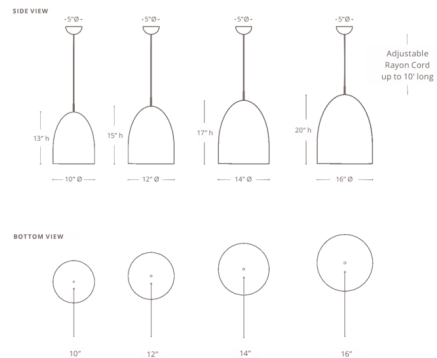

Description

The Roya Dome Pendant features a dramatically curving silhouette perfect for adding a stunning centerpiece to any room. The pendant's shade has been crafted by expert artisans in Morocco using traditional methods, and its hand-hammered texture creates an intriguing interplay of light and shadow. The domed shape of the ceiling canopy echoes the pendant's shape and adds a subtle decorative accent.

Shown in brushed nickel silver

Specifications

COLOR	N/A
BODY FINISH	Brushed Nickel Silver
WATTAGE	8W
DIMMER	Standard 120V
DIMENSIONS	10"W x 13"H
BULB NOT INCLUDED	1 x A19/Medium (E26)/8W/120V LED
COUNTRY OF ORIGIN	Morocco