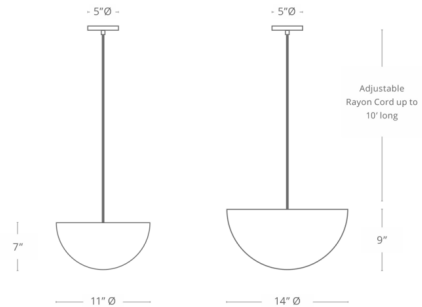

## Najma Dome Pendant By Dounia Home

### Description

The Najma Dome Pendant combines traditional Moroccan design with contemporary flair, featuring a beautiful perforated pattern along the bottom of the bowl shade to cast stunning shadows when illuminated. Najma's pairing of artisanal craftsmanship and a mid-century silhouette creates a versatile fixture that will complement a variety of interior styles.

### Specifications

COLOR	N/A
BODY FINISH	Antique Brass
WATTAGE	16W
DIMMER	Standard 120V
DIMENSIONS	11"W x 7"H
BULB NOT INCLUDED	2 x A19/Medium (E26)/8W/120V LED
OTHER BULB OPTIONS	2 x A19/Medium (E26)/60W/120V Incandescent
COUNTRY OF ORIGIN	Morocco