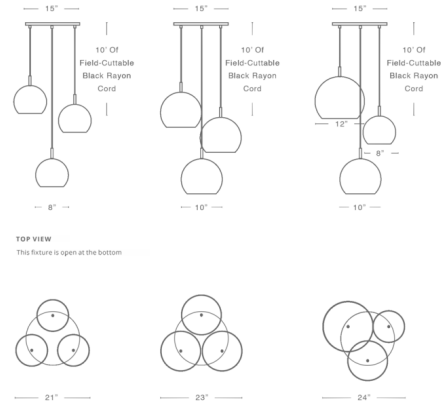

Description

The Najma Pendant combines traditional Moroccan design with contemporary flair, featuring a beautiful perforated pattern along the top of the globe shades to cast stunning shadows when illuminated. The height of each pendant can be adjusted at the time of installation to create an enchanting cascade of globes, perfect for providing a visual focal point in a living room or foyer.

Shown in antique brass

Specifications

COLOR	N/A
BODY FINISH	Antique Brass
WATTAGE	24W
DIMMER	Standard 120V
DIMENSIONS	24"W x 12"H
BULB NOT INCLUDED	3 x A19/Medium (E26)/60W/120V LED
OTHER BULB OPTIONS	3 x A19/Medium (E26)/60W/120V Incandescent
COUNTRY OF ORIGIN	Morocco