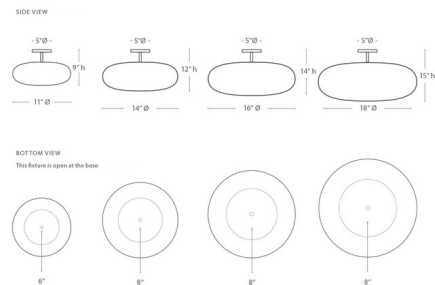

Description

The Lila Ceiling Light offers a chic, modern take on classic Moroccan design featuring a rounded shade perforated to cast brilliant shadows outward with an open bottom for downward lighting. Lila's textured appearance and global influences make it a stunning addition to any space.

Shown in polished brass

Specifications

COLOR	N/A
BODY FINISH	Polished Brass
WATTAGE	9W
DIMMER	Standard 120V
DIMENSIONS	11"W x 9"H
BULB NOT INCLUDED	1 x A19/Medium (E26)/9W/120V LED
OTHER BULB OPTIONS	1 x A19/Medium (E26)/60W/120V Incandescent
COUNTRY OF ORIGIN	Morocco

Technical Information

PRODUCT DIMENSIONS	Canopy: 5" diameter
--------------------	---------------------

CLICK TO VIEW PRODUCT

Notes: