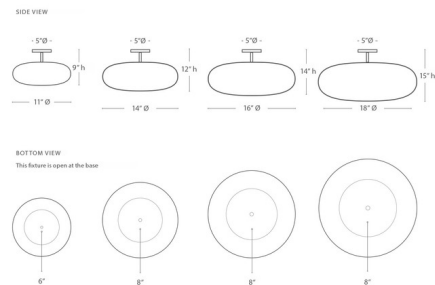

Specifications

COLOR	N/A
BODY FINISH	Polished Brass
WATTAGE	9W
DIMMER	Standard 120V
DIMENSIONS	11"W x 9"H
BULB NOT INCLUDED	1 x A19/Medium (E26)/9W/120V LED
OTHER BULB OPTIONS	1 x A19/Medium (E26)/60W/120V Incandescent
COUNTRY OF ORIGIN	Morocco

Technical Information

PRODUCT DIMENSIONS	Canopy: 5" diameter
--------------------	---------------------

Shown in polished brass

CLICK TO VIEW PRODUCT

Notes: