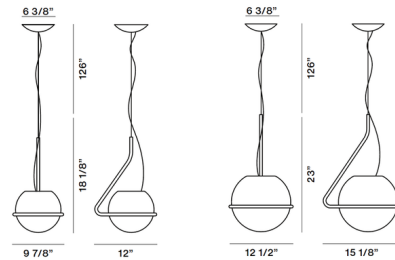

Description

The Tonda Pendant is a magical game of balance that catches the eye. Simultaneously sophisticated and pop, it pulls influence from Radical Design of the 1960s and 70s and achieves a perfect blend of form and function. The opaline glass globe diffuser rests on a powder-coated steel support precisely shaped to hold it without being attached to it. The glass is hand-blown and shifts from white at the top to translucent below for an enchanting effect.

Shown in titanium / white

Specifications

COLOR White
BODY FINISH Titanium
WATTAGE 14W
DIMMER Low Voltage Electronic
DIMENSIONS 9.875"W x 18.125"H x 12"D
BULB NOT INCLUDED 1 x A19/Medium (E26)/14W/120V LED
COUNTRY OF ORIGIN Italy