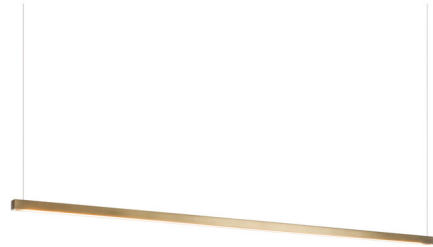

Description

The Ingot Linear Pendant brings a crisp functional look to your interior space. The sleek steel band surrounds the clean LED light, casting warm shadows in your room. Sloped ceiling adaptable one way to 45 degrees. Lifetime Limited Warranty when installed in residential setting. Handcrafted to order by skilled artisans in Vermont, USA.

Specifications

COLOR N/A
BODY FINISH Modern Brass
WATTAGE 15.8W
DIMMER Low Voltage Electronic
DIMENSIONS 72"L x 1.3"W x 1.3"H
INTEGRATED LED MODULE 1 x LED/15.8W/120V LED
COUNTRY OF ORIGIN United States

Technical Information

PRODUCT DIMENSIONS Min/Max Adjustable Length: 20" - 100"
COLOR RENDERING 90 CRI
LAMP COLOR 2700K
LUMENS/WATT 60.13
LUMINOUS FLUX 950 lumens

Shown in modern brass

CLICK TO VIEW PRODUCT