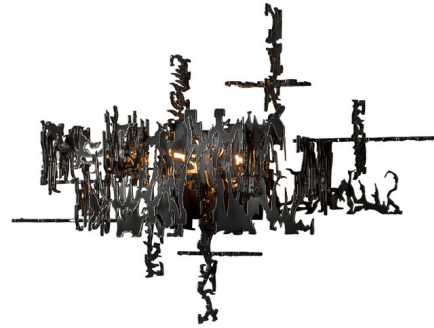

## Brutus Wall Sconce By Hubbardton Forge

### Description

The Brutus Wall Sconce is inspired by the brutalism movement of the 60's and 70's. Haphazard layers of welded steel create this unique piece. Warm light filters beautifully across your room. Lifetime Limited Warranty when installed in residential setting. Handcrafted to order by skilled artisans in Vermont, USA.