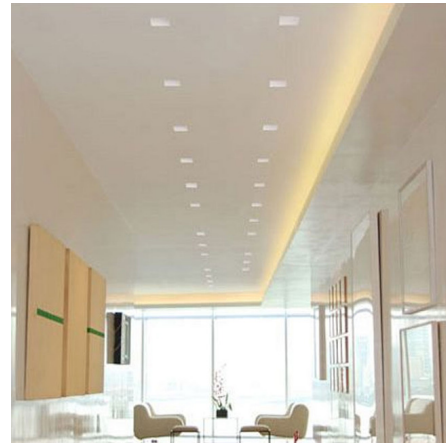

Specifications

COLOR . . . . . White
BODY FINISH . . . . . White
WATTAGE 15W
DIMMER . . . . . Dimmable
DIMENSIONS . . . . . 72"L x 0.8"W x 0.68"H
INTEGRATED LED MODULE . . . . . 1x LED/15W/24V LED

Technical Information

LAMP LIFE . . . . . 50000 hours
COLOR RENDERING . . . . . 95 CRI
LAMP COLOR 3000K
LUMENS/WATT 43.00
LUMINOUS FLUX . . . . . 645 lumens

Shown in white / white

CLICK TO VIEW PRODUCT

Notes: