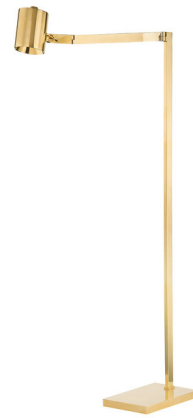

## Highgrove Floor Lamp By Hudson Valley Lighting

### Description

A smooth, cylindrical shade paired with a rectangular base are the hallmarks of the Highgrove Floor Lamp's clean, modern look. The petite spotlight shade rotates and the arm of the portable floor lamp extends and articulates for ultimate versatility and functionality. Full range dimmer.

Shown in aged brass

### Specifications

COLOR . . . . . N/A  
BODY FINISH . . . . . Aged Brass  
WATTAGE . . . . . 9W  
DIMMER . . . . . Included  
DIMENSIONS . . . . . 7"W x 54.25"H x 25.25"D  
BULB NOT INCLUDED . . . . . 1 x MR16/GU10/9W/120V LED  
COUNTRY OF ORIGIN . . . . . China