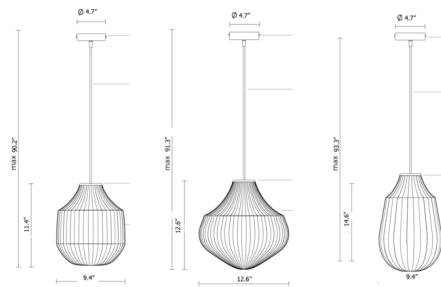

By Karman

Description

The Circus Pendant was inspired by the striped pattern and shape of classic big top circus tents. The stripes in the glass shade are created with an intricate filigree technique for a unique look that will add a playful accent to any space.

Shown in matte black / white

Specifications

COLOR White
BODY FINISH Matte Black
WATTAGE 18W
DIMMER Standard 120V
DIMENSIONS 9.45\"W x 11.42\"H
BULB NOT INCLUDED 1 x A19/Medium (E26)/18W/120V LED

CLICK TO VIEW PRODUCT