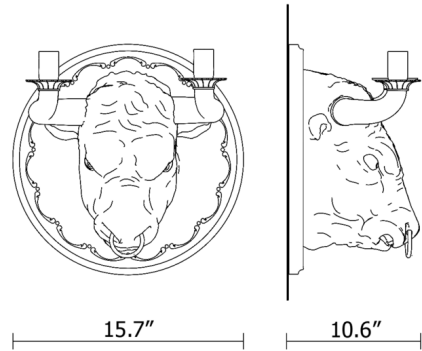

By Karman

Description

The Corrado Wall Light is an elegant fixture that also doubles as a piece of sculptural wall art. Corrado takes the shape of a fierce bull with light sockets located on the tips of its horns. The detailed ceramic form is accented by a metal ring through the bull's nose for an understated decorative touch.

Shown in black velvet

Specifications

COLOR	N/A
BODY FINISH	Black Velvet
WATTAGE	12W
DIMMER	Standard 120V
DIMENSIONS	15.7"W x 15.7"H x 10.6"D
BULB NOT INCLUDED	2 x B10/Candelabra (E12)/6W/120V LED

CLICK TO VIEW PRODUCT