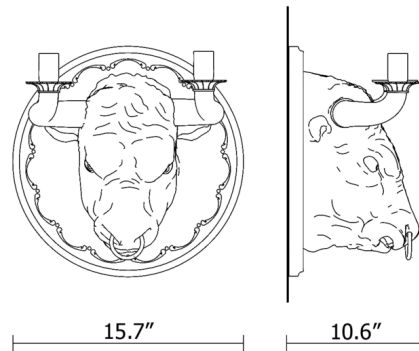

## Corrado Wall Light

By Karman

### Description

The Corrado Wall Light is an elegant fixture that also doubles as a piece of sculptural wall art. Corrado takes the shape of a fierce bull with light sockets located on the tips of its horns. The detailed ceramic form is accented by a metal ring through the bull's nose for an understated decorative touch.

### Specifications

COLOR . . . . . N/A  
BODY FINISH . . . . . Black Velvet  
WATTAGE . . . . . 12W  
DIMMER . . . . . Standard 120V  
DIMENSIONS . . . . . 15.7"W x 15.7"H x 10.6"D  
BULB NOT INCLUDED . . . . . 2 x B10/Candelabra (E12)/6W/120V LED