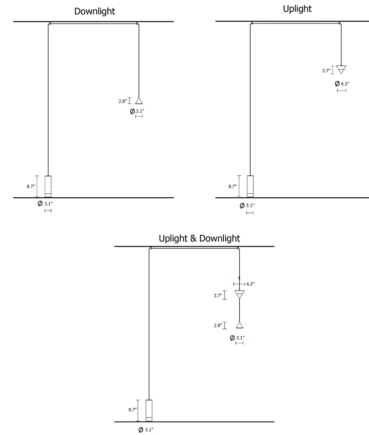

### Specifications

COLOR	N/A
BODY FINISH	Matte Black
WATTAGE	8.4W
DIMMER	Included
DIMENSIONS	3.15"W x 2.76"H
INTEGRATED LED MODULE	1 x LED/8.4W/120V LED

### Technical Information

COLOR RENDERING	90 CRI
LAMP COLOR	2700K
LUMENS/WATT	107.98
LUMINOUS FLUX	907 lumens

Shown in matte black

CLICK TO VIEW PRODUCT

Notes: