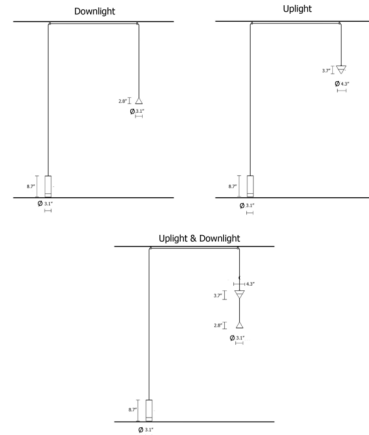

Shown in matte black