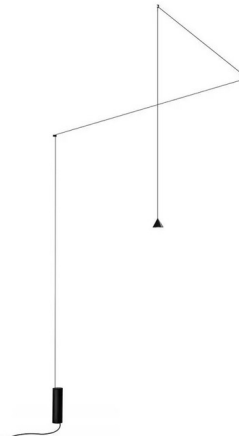

Lightology

lightology.com
866-954-4489
06-30-26

Project: _____
Company: _____
Location: _____ Fixture Type: _____
SPEC #: **KAR1223067**
Approved On: _____ Approved By: _____

Filomena Hanging Floor Lamp By Karman

Description

The Filomena Hanging Floor Lamp is a versatile fixture that provides overhead lighting like a pendant with the portability and easy installation of a floor lamp. The lamp's cylindrical base rests on the floor, while two included swag hooks anchor the suspension cord to the ceiling to support the conical lampshade. The cones house an integrated LED light source to provide soft, warm lighting suitable for a variety of applications. Includes power supply and two clamps. Dimmer footswitch located on cord.

Specifications

COLOR	N/A
BODY FINISH	Matte Black
WATTAGE	8.4W
DIMMER	Included
DIMENSIONS	3.15"W x 2.76"H
INTEGRATED LED MODULE	1 x LED/8.4W/120V LED

Technical Information

COLOR RENDERING	90 CRI
LAMP COLOR	2700K
LUMENS/WATT	107.98
LUMINOUS FLUX	907 lumens