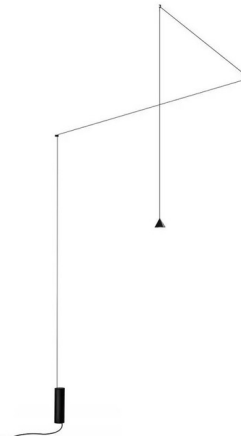

Lightology

lightology.com
866-954-4489
04-22-26

Project: _____
 Company: _____
 Location: _____ Fixture Type: _____
 SPEC #: **KAR1223067**
 Approved On: _____ Approved By: _____

Filomena Hanging Floor Lamp By Karman

Description

The Filomena Hanging Floor Lamp is a versatile fixture that provides overhead lighting like a pendant with the portability and easy installation of a floor lamp. The lamp's cylindrical base rests on the floor, while two included swag hooks anchor the suspension cord to the ceiling to support the conical lampshade. The cones house an integrated LED light source to provide soft, warm lighting suitable for a variety of applications. Includes power supply and two clamps. Dimmer footswitch located on cord.

Specifications

COLOR	N/A
BODY FINISH	Matte Black
WATTAGE	8.4W
DIMMER	Included
DIMENSIONS	3.15"W x 2.76"H
INTEGRATED LED MODULE	1 x LED/8.4W/120V LED

Technical Information

COLOR RENDERING	90 CRI
LAMP COLOR	2700K
LUMENS/WATT	107.98
LUMINOUS FLUX	907 lumens