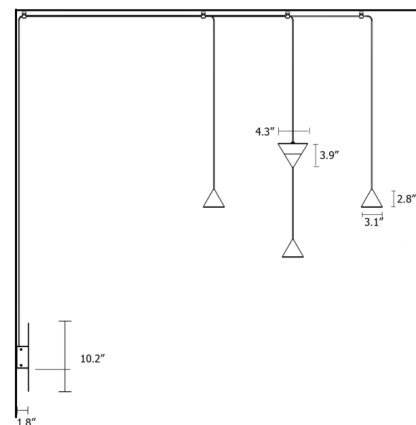

Shown in matte black

CLICK TO VIEW PRODUCT

Notes: