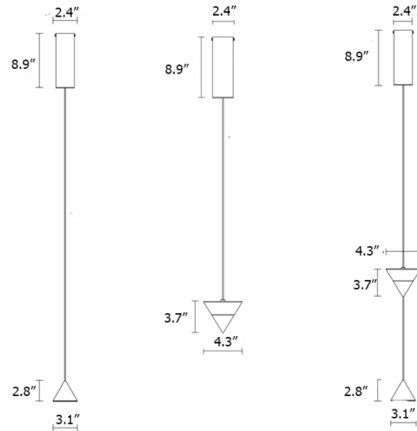

Lightology

lightology.com
866-954-4489
04-25-26

Project: _____

Company: _____

Location: _____ Fixture Type: _____

SPEC #: **KAR1223073**

Approved On: _____ Approved By: _____

Filomena Pendant By Karman

Description

The Filomena Pendant is a versatile fixture that provides overhead lighting with a minimalist silhouette. Filomena's conical shade houses an integrated LED light source to provide soft, warm light. Includes power supply and mounting plate for standard 4 inch junction box. Dimmable with phase cut dimmers.

Specifications

COLOR	N/A
BODY FINISH	Matte Black
WATTAGE	8.4W
DIMMER	Low Voltage Electronic
DIMENSIONS	3.1"W x 2.7"H
INTEGRATED LED MODULE	1 x LED/8.4W/24V LED

Technical Information

COLOR RENDERING	90 CRI
LAMP COLOR	2700K
LUMENS/WATT	107.98
LUMINOUS FLUX	907 lumens

Shown in matte black

CLICK TO VIEW PRODUCT

Notes: