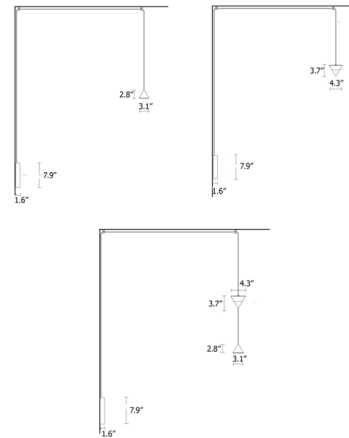

Shown in matte black