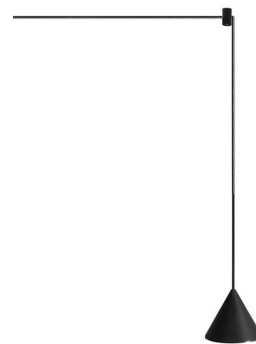

By Karman

Description

The Filomena Hanging Wall Light is a versatile fixture that provides overhead lighting with a wall mounting. Two included swag hooks anchor the suspension cord to the ceiling to support the conical lampshade. The cone houses an integrated LED light source to provide soft, warm lighting suitable for a variety of applications. Includes power supply. Dimmable with phase cut dimmers.

Specifications

COLOR	N/A
BODY FINISH	Matte Black
WATTAGE	8.4W
DIMMER	Low Voltage Electronic
DIMENSIONS	3.1"W x 2.7"H x 3.1"D
INTEGRATED LED MODULE	1 x LED/8.4W/120V LED

Technical Information

COLOR RENDERING	90 CRI
LAMP COLOR	2700K
LUMENS/WATT	107.98
LUMINOUS FLUX	907 lumens