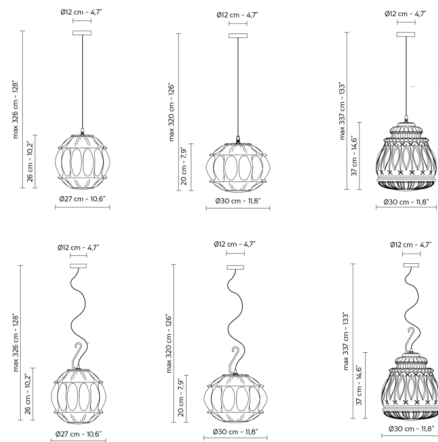

Lightology

lightology.com
866-954-4489
04-24-26

Project: _____
 Company: _____
 Location: _____ Fixture Type: _____
 SPEC #: **KAR1223088**
 Approved On: _____ Approved By: _____

Ginger Outdoor Pendant By Karman

Description

The Ginger Outdoor Pendant offers a touch of sophistication with style that draws inspiration from the intimate tradition of glass manufacturing. When illuminated, Ginger is sure to dazzle in any outdoor space. Available with or without swag mounting hook. Suitable for damp locations.

Shown in black / smoke glass

Specifications

COLOR	Smoke Glass
BODY FINISH	Black
WATTAGE	18W
DIMMER	Standard 120V
DIMENSIONS	10.6"W x 10.2"H
BULB NOT INCLUDED	1 x A19/Medium (E26)/18W/120V LED

CLICK TO VIEW PRODUCT