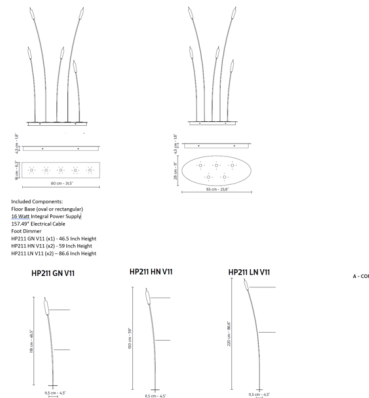

CLICK TO VIEW PRODUCT

Notes: