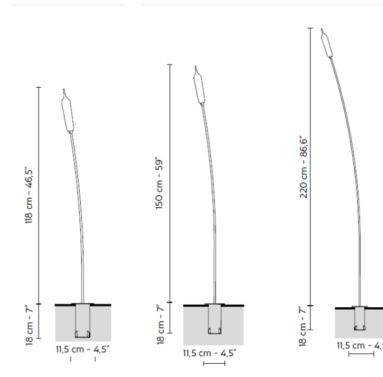

Technical Information

COLOR RENDERING	90 CRI
LAMP COLOR	2700K
LUMENS/WATT	128.13
LUMINOUS FLUX	410 lumens

CLICK TO VIEW PRODUCT

Notes: