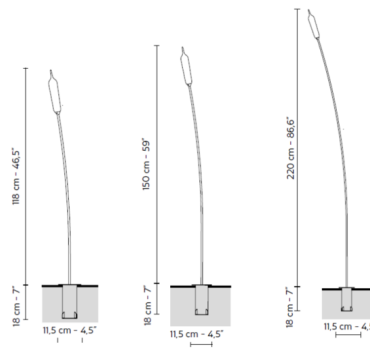

CLICK TO VIEW PRODUCT

Notes: