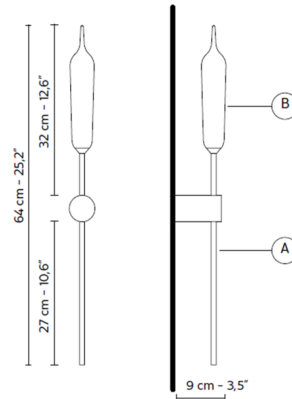

Lightology

lightology.com
866-954-4489
04-25-26

Project: _____

Company: _____

Location: _____ Fixture Type: _____

SPEC #: **KAR1223118**

Approved On: _____ Approved By: _____

Nilo Outdoor Wall Light 12V

By Karman

Description

The Nilo Outdoor Wall Light features an aluminum structure and shade in matte white resin. Note: The Nilo does not mount to a standard junction box (see attached installation instructions) Requires a 4 watt 12V non-dimmable outdoor power supply, sold separately Suitable for damp locations only

Specifications

COLOR . . . . . White
BODY FINISH . . . . . Matte Black
WATTAGE 3.2W
DIMMER . . . . . Not Dimmable
DIMENSIONS . . . . . 3.54"W x 25.2"H x 3.54"D
INTEGRATED LED MODULE . . . . . 1 x LED/3.2W/12V LED

Technical Information

COLOR RENDERING . . . . . 90 CRI
LAMP COLOR 2700K
LUMENS/WATT 128.13
LUMINOUS FLUX . . . . . 410 lumens

Shown in matte black / white

CLICK TO VIEW PRODUCT

Notes: