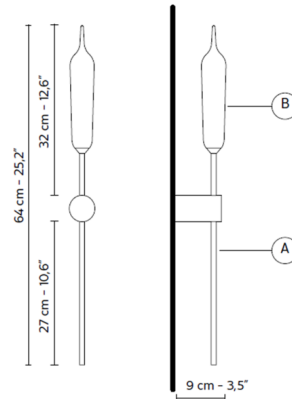

Lightology

lightology.com
866-954-4489
07-06-26

Project: _____
Company: _____
Location: _____ Fixture Type: _____
SPEC #: **KAR1223118**
Approved On: _____ Approved By: _____

Nilo Outdoor Wall Light 12V By Karman

Description

The Nilo Outdoor Wall Light features an aluminum structure and shade in matte white resin. Note: The Nilo does not mount to a standard junction box (see attached installation instructions) Requires a 4 watt 12V non-dimmable outdoor power supply, sold separately Suitable for damp locations only

Specifications

COLOR	White
BODY FINISH	Matte Black
WATTAGE	3.2W
DIMMER	Not Dimmable
DIMENSIONS	3.54"W x 25.2"H x 3.54"D
INTEGRATED LED MODULE	1 x LED/3.2W/12V LED

Technical Information

COLOR RENDERING	90 CRI
LAMP COLOR	2700K
LUMENS/WATT	128.13
LUMINOUS FLUX	410 lumens

Shown in matte black / white

CLICK TO VIEW PRODUCT

Notes: