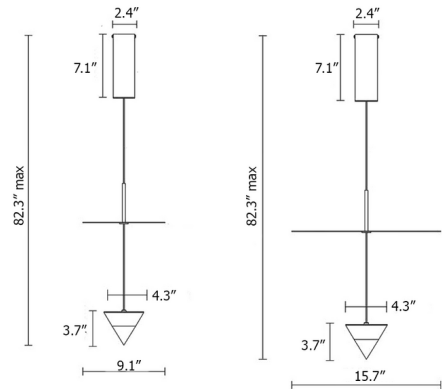

### Description

The Stralunata Pendant will provide ambient indirect lighting with a minimalist modern aesthetic. The aluminum cone houses an integrated LED, which is directed upward and then reflected off of the white reflector disc above to produce soft illumination and minimize glare. Includes power supply and mounting plate for standard 4 inch junction box.

### Specifications

COLOR	White
BODY FINISH	Matte Black
WATTAGE	16.8W
DIMMER	Low Voltage Electronic
DIMENSIONS	15.75"W x 3.94"H
INTEGRATED LED MODULE	1x LED/16.8W/24V LED