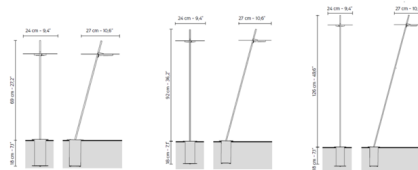

### Description

The Xana Outdoor Accent Light features a disk resembling a water lily with a frosted diffuser concealing the light source underneath. Use the Xana to light outdoor paths, or plant the lamp like a flower among the vegetation of your terrace or garden. Includes in-ground box and 7.87 inch electrical cable. Note: Required 20 watt non-dimmable outdoor power supply sold separately.

### Specifications

COLOR . . . . . Frosted  
BODY FINISH . . . . . Matte Green  
WATTAGE . . . . . 7.4W  
DIMMER . . . . . Not Dimmable  
DIMENSIONS . . . . . 9.4"W x 27.2"H x 10.6"D  
INTEGRATED LED MODULE . . . . . 1 x LED/7.4W/12V LED