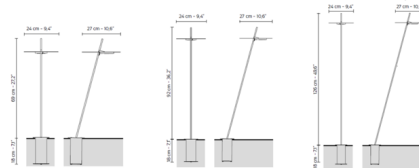

By Karman

Description

The Xana Outdoor Accent Light features a disk resembling a water lily with a frosted diffuser concealing the light source underneath. Use the Xana to light outdoor paths, or plant the lamp like a flower among the vegetation of your terrace or garden. Includes in-ground box and 7.87 inch electrical cable. Note: Required 20 watt non-dimmable outdoor power supply sold separately.

Shown in matte green / frosted

Specifications

COLOR Frosted
BODY FINISH Matte Green
WATTAGE 7.4W
DIMMER Not Dimmable
DIMENSIONS 9.4\"W x 27.2\"H x 10.6\"D
INTEGRATED LED MODULE 1 x LED/7.4W/12V LED

Technical Information