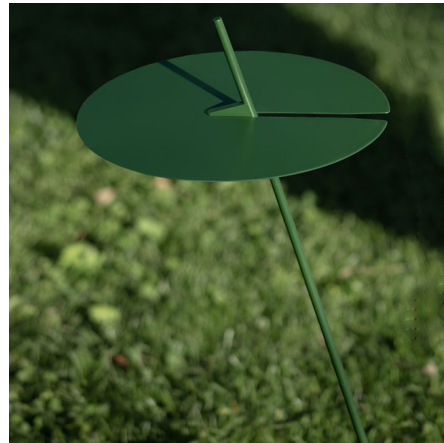

## Xana Outdoor Accent Light with In-Ground Box 12V

By Karman

### Description

The Xana Outdoor Accent Light features a disk resembling a water lily with a frosted diffuser concealing the light source underneath. Use the Xana to light outdoor paths, or plant the lamp like a flower among the vegetation of your terrace or garden. Includes in-ground box and 7.87 inch electrical cable. Note: Required 20 watt non-dimmable outdoor power supply sold separately.

Shown in matte green / frosted