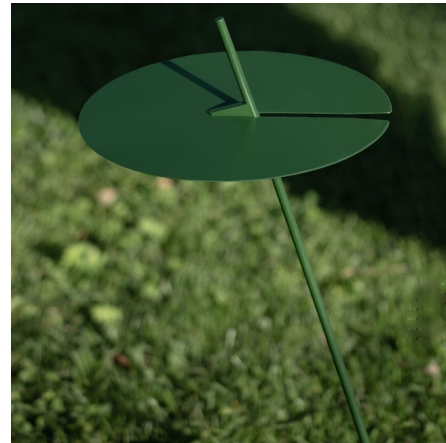

Lightology

lightology.com
866-954-4489
04-22-26

Project: _____

Company: _____

Location: _____ Fixture Type: _____

SPEC #: **KAR1223141**

Approved On: _____ Approved By: _____

Xana Outdoor Accent Light with In-Ground Box 12V

By Karman

Description

The Xana Outdoor Accent Light features a disk resembling a water lily with a frosted diffuser concealing the light source underneath. Use the Xana to light outdoor paths, or plant the lamp like a flower among the vegetation of your terrace or garden. Includes in-ground box and 7.87 inch electrical cable. Note: Required 20 watt non-dimmable outdoor power supply sold separately.

Shown in matte green / frosted

Specifications

COLOR Frosted
BODY FINISH Matte Green
WATTAGE 7.4W
DIMMER Not Dimmable
DIMENSIONS 9.4\"W x 27.2\"H x 10.6\"D
INTEGRATED LED MODULE 1 x LED/7.4W/12V LED

Technical Information